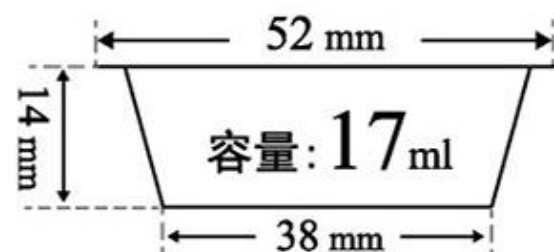

Round shape

BP052/17 5000只/箱