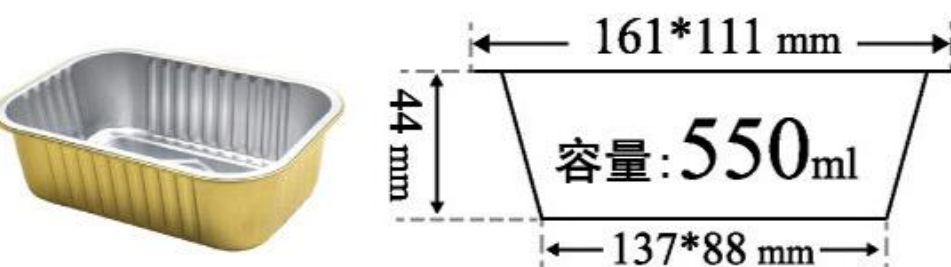

Inflight Meals Trays

Inflight Meals Trays

Our high-performance airline meal packaging solutions are designed to provide the ultimate presentation and logistical efficiency for global airlines, inflight caterers, and the broader food service sector. They are engineered specifically to meet the rigorous demands of aviation catering, seamlessly bridging the gap from kitchen preparation and complex logistics to final cabin presentation. These eco-friendly, food-grade solutions ensure maximum freshness, thermal stability, and food safety for every passenger. With versatile designs optimized for complex onboard environments, we offer reliable, aesthetic, and sustainable packaging for global markets.

More Inflight Meals Trays:

<https://www.blisspak.com/Inflight-Meals-Trays/>

BP166/160 NEW

BP166/200 2000只/箱

BP166/240 NEW

BP166/270-F 2000只/箱

BP128/235-F 1000只/箱

BP223/280 NEW

BP161/345 1000只/箱

BP161/475 1000只/箱

BP161/550-F 1000只/箱

BP161/680 1000只/箱

BP200/225-185-F 500只/箱

BP184/480-F 1000只/箱

BP184/580-F 1000只/箱

BP184/665-F 1000只/箱