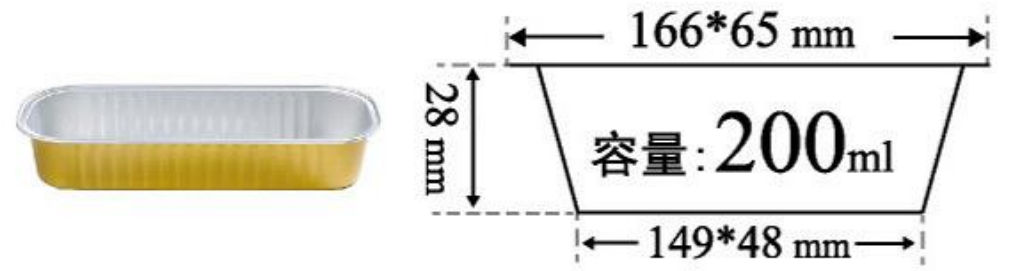

BP166/200 2000只/箱