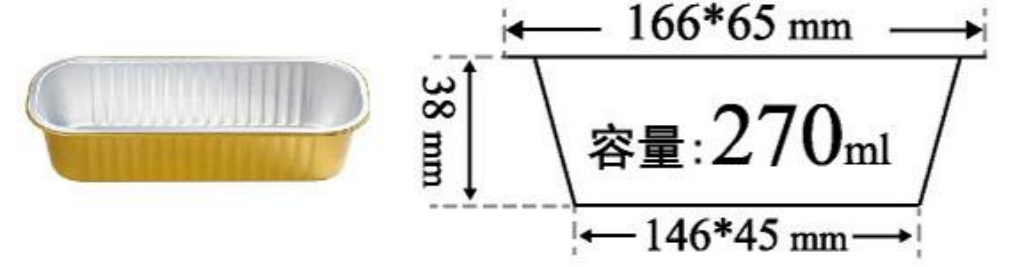

Inflight Meals Trays

Inflight Meals Trays

Our high-performance airline meal packaging solutions are designed to provide the ultimate presentation and logistical efficiency for global airlines, inflight caterers, and the broader food service sector. They are engineered specifically to meet the rigorous demands of aviation catering, seamlessly bridging the gap from kitchen preparation and complex logistics to final cabin presentation. These eco-friendly, food-grade solutions ensure maximum freshness, thermal stability, and food safety for every passenger. With versatile designs optimized for complex onboard environments, we offer reliable, aesthetic, and sustainable packaging for global markets.

More Inflight Meals Trays:

<https://www.blisspak.com/Inflight-Meals-Trays/>

BP166/160 NEW

BP166/200 2000只/箱

BP166/240 NEW

BP166/270-F 2000只/箱

BP128/235-F 1000只/箱

BP223/280 NEW

BP161/345 1000只/箱

BP161/475 1000只/箱

BP161/550-F 1000只/箱

BP161/680 1000只/箱

BP200/225-185-F 500只/箱

BP184/480-F 1000只/箱

BP184/580-F 1000只/箱

BP184/665-F 1000只/箱