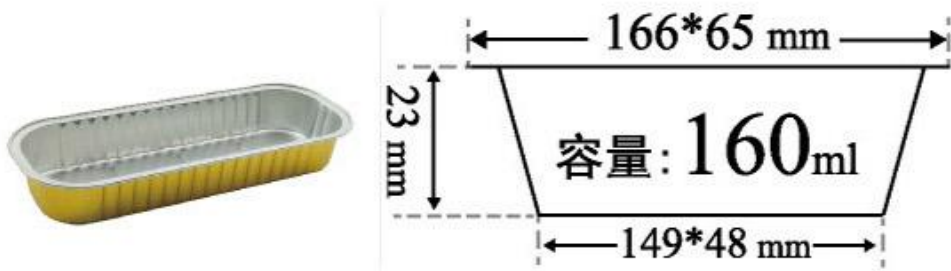

Inflight Meals Trays

Inflight Meals Trays

Our high-performance airline meal packaging solutions are designed to provide the ultimate presentation and logistical efficiency for global airlines, inflight caterers, and the broader food service sector. They are engineered specifically to meet the rigorous demands of aviation catering, seamlessly bridging the gap from kitchen preparation and complex logistics to final cabin presentation. These eco-friendly, food-grade solutions ensure maximum freshness, thermal stability, and food safety for every passenger. With versatile designs optimized for complex onboard environments, we offer reliable, aesthetic, and sustainable packaging for global markets.

More Inflight Meals Trays:

<https://www.blisspak.com/Inflight-Meals-Trays/>

BP166/160 NEW

BP166/200 2000只/箱

BP166/240 NEW

BP166/270-F 2000只/箱

BP128/235-F 1000只/箱

BP223/280 NEW