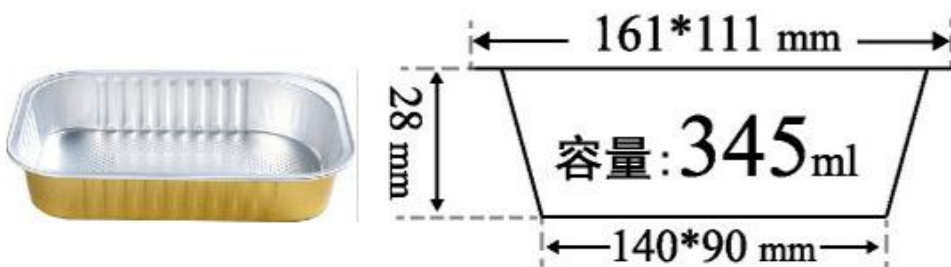

Inflight Meals Trays

Inflight Meals Trays

Our high-performance airline meal packaging solutions are designed to provide the ultimate presentation and logistical efficiency for global airlines, inflight caterers, and the broader food service sector. They are engineered specifically to meet the rigorous demands of aviation catering, seamlessly bridging the gap from kitchen preparation and complex logistics to final cabin presentation. These eco-friendly, food-grade solutions ensure maximum freshness, thermal stability, and food safety for every passenger. With versatile designs optimized for complex onboard environments, we offer reliable, aesthetic, and sustainable packaging for global markets.

More Inflight Meals Trays:

<https://www.blisspak.com/Inflight-Meals-Trays/>

BP166/160 NEW

BP166/200 2000只/箱

BP166/240 NEW

BP166/270-F 2000只/箱

BP128/235-F 1000只/箱

BP223/280 NEW

BP161/345 1000只/箱

BP161/475 1000只/箱

BP161/550-F 1000只/箱

BP161/680 1000只/箱

BP200/225-185-F 500只/箱

BP184/480-F 1000只/箱

BP184/580-F 1000只/箱

BP184/665-F 1000只/箱